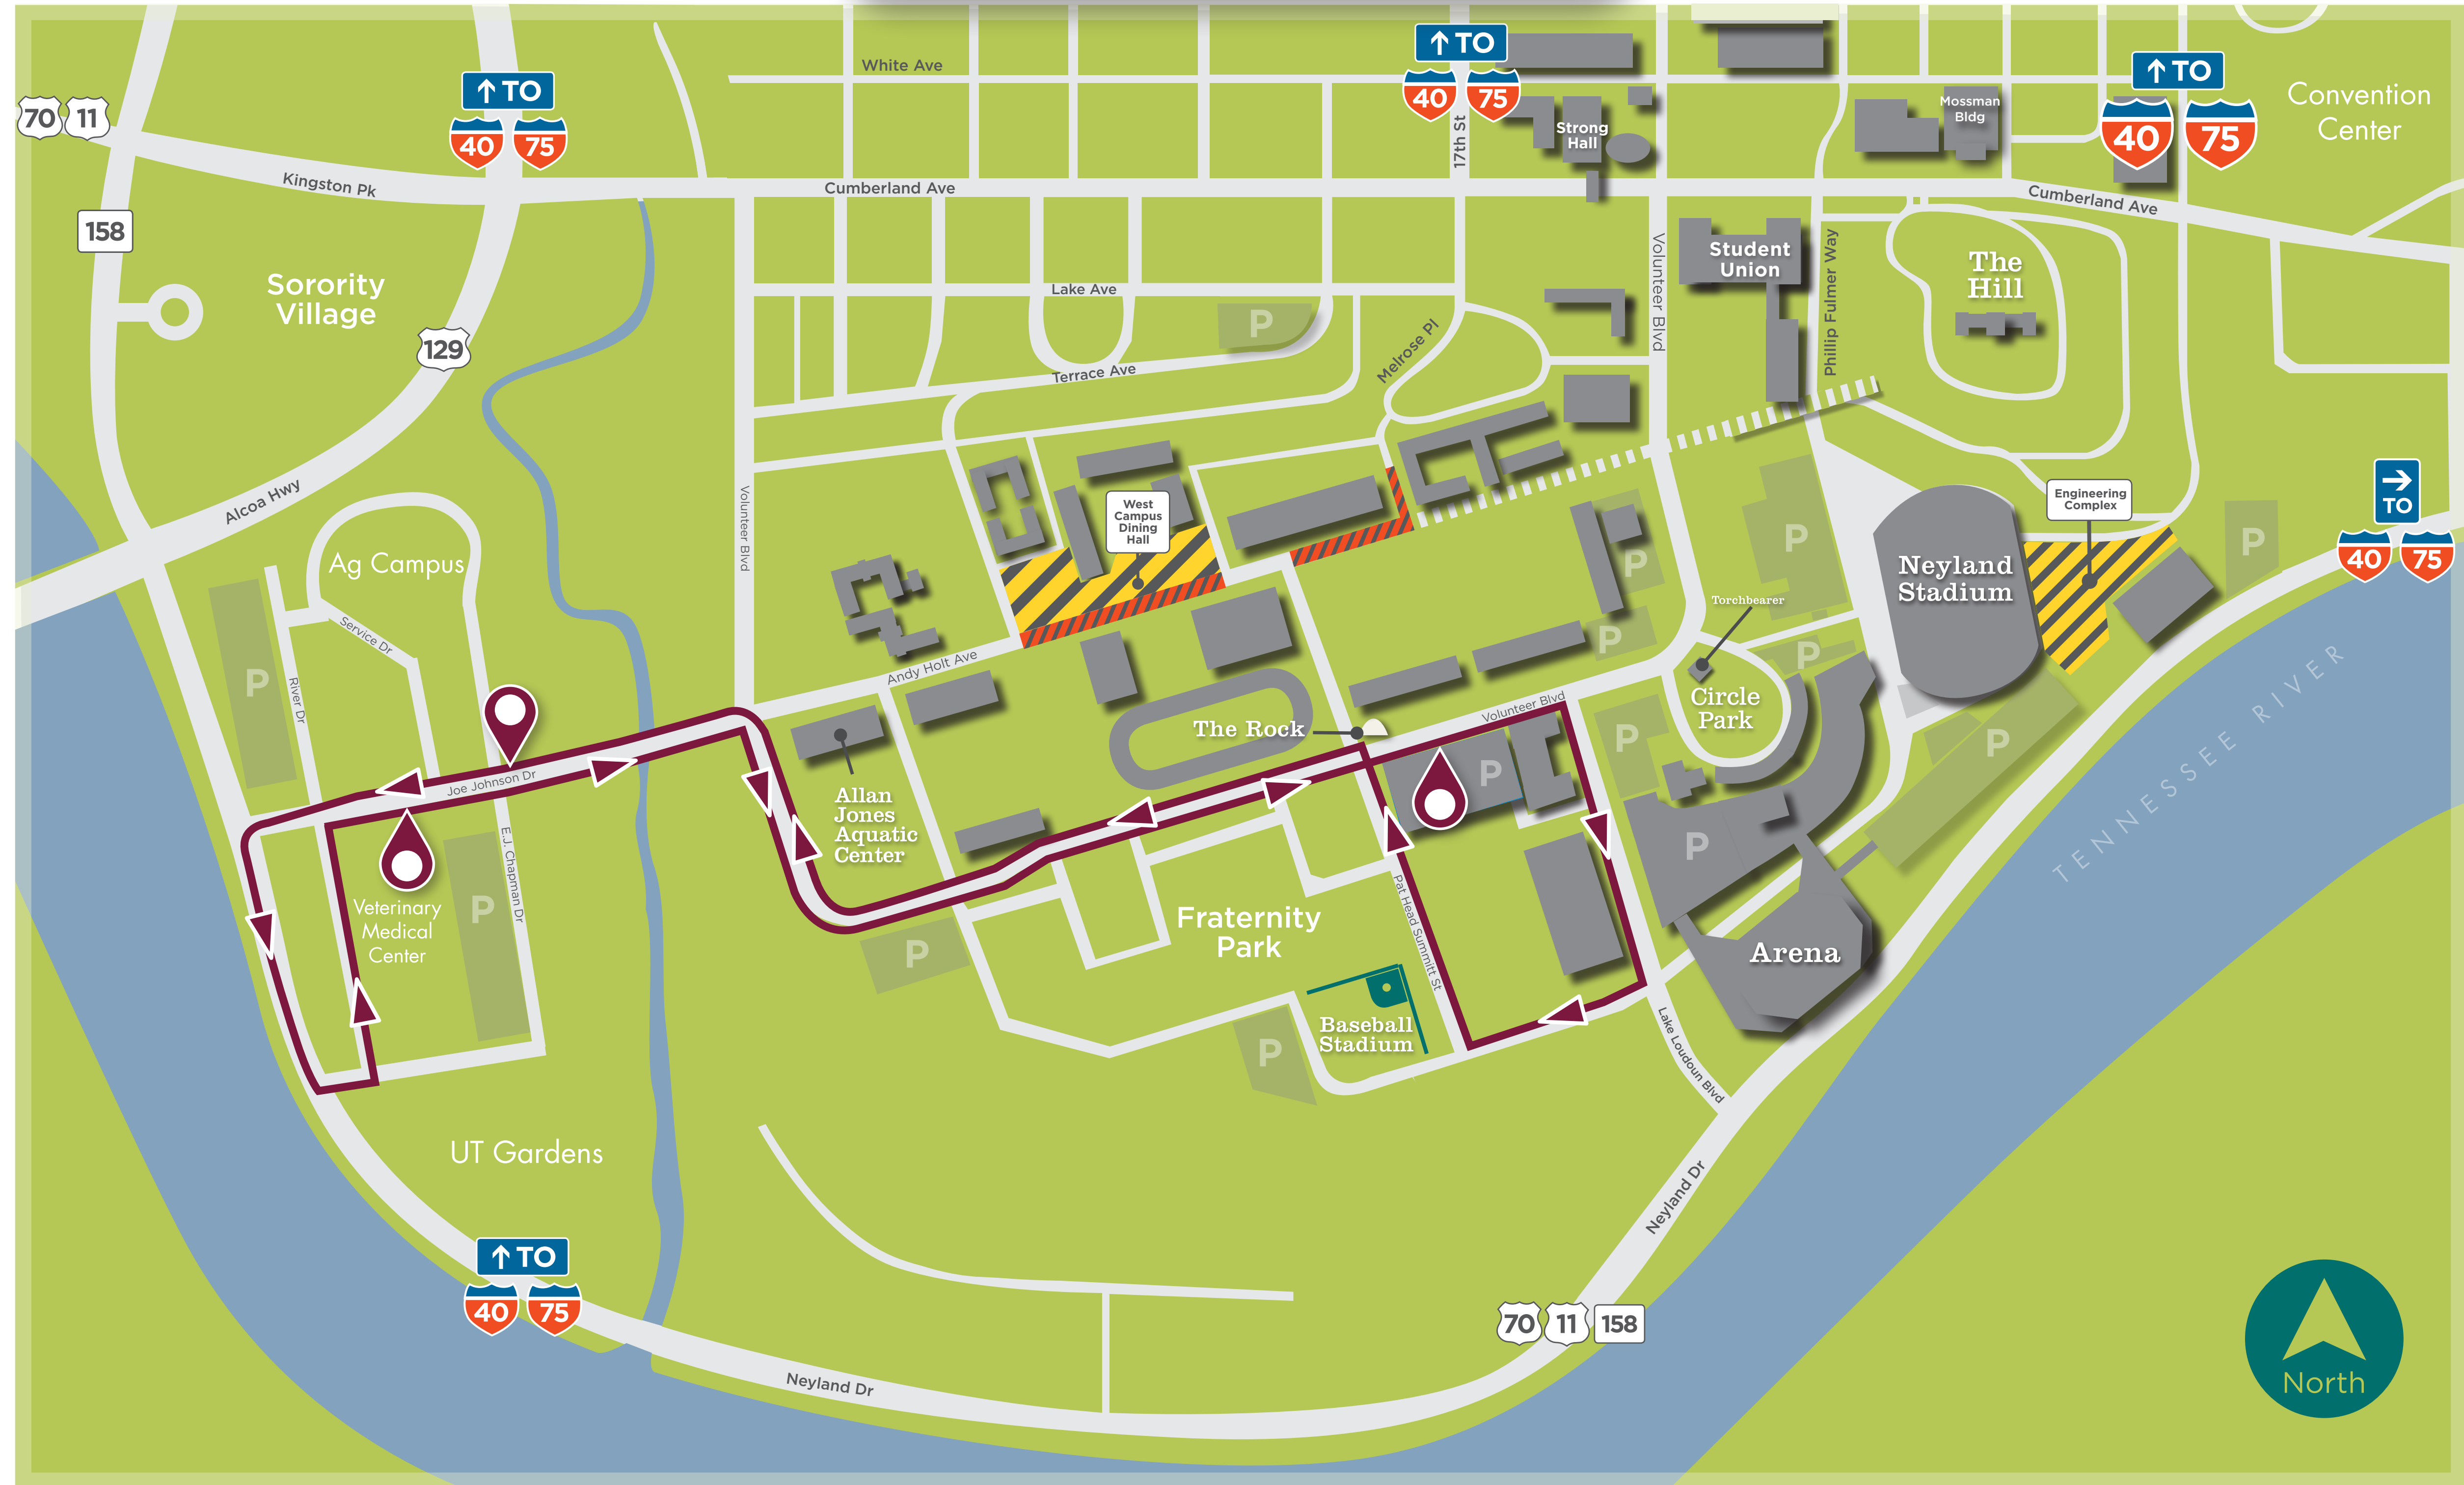

**NEW
ROUTE!**

AG EXPRESS ROUTE

Map only shows newly added Ag Express bus route. **All other T services remain the same. See comprehensive maps at bus shelters and online.**

M-F, 8:30am-2:30pm • Every 7-8 minutes

MAP KEY

Bus Stop

Lane Closed

Construction

JANUARY 8-MAY 5, 2020; NO SERVICE DURING UNIVERSITY BREAKS OR HOLIDAYS